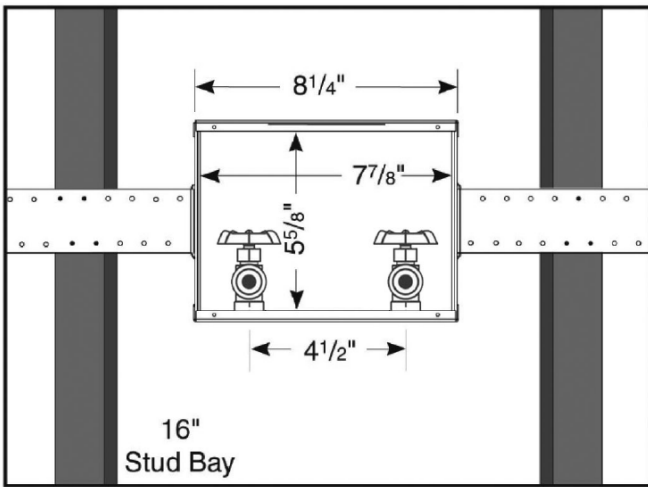

**Stainless Steel Washing Machine Outlet Box with Domestic Valves**

**Specifications:**

Furnish and install stainless steel washing machine outlet box. Unit shall be Guy Gray product code checked below as manufactured by IPS Corporation.

**Box Material:**

304 Stainless Steel, 20 gauge

**Valve and Drain Options:**

Domestic Valve with 1/2" MIP/Sweat connection furnished (82171 only). Valves comply with ASME A112.18.1. Slipnut drain and locknut included.