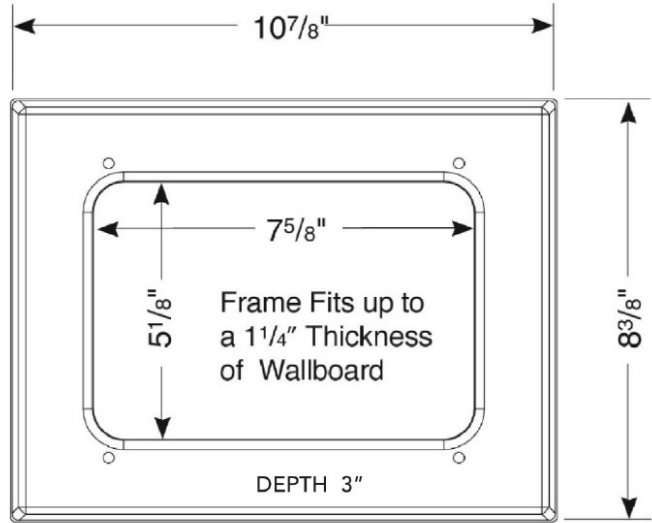

Specifications:

Furnish and install stainless steel washing machine outlet box. Unit shall be Guy Gray product code checked below as manufactured by IPS Corporation.

Box Material:

304 Stainless Steel, 20 gauge

Valve and Drain Options:

Domestic Valve with 1/2" MIP/Sweat connection furnished (82171 only). Valves comply with ASME A112.18.1. Slipnut drain and locknut included.

Product Code #	Product Description	Model #	Quantity
82171	Stainless Steel Center Drain, 1/2" Domestic Sweat Valves	SSWB2	5
82174	Stainless Steel Drain Outlet Box w/2" Drain Opening and Kit, No Valves	SSDB1	5