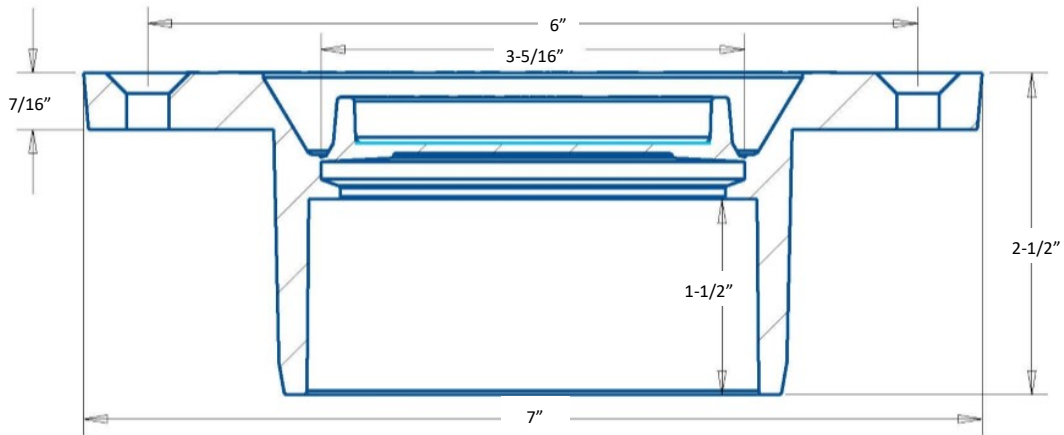

Specifications:

Furnish and install Techno Flange Closet Flange with one-piece knockout for 3" or 4" Sch. 40 DWV pipe, PVC or ABS. Item should be product coded checked below manufactured by IPS Corporation.

✓	Product Code #	Product Description	Model	Case QTY
	86132	Standard Pattern w/Techno Knockout for 3" or 4" PVC pipe	4830TFK	40
	86137	Standard Pattern w/Techno Knockout for 3" or 4" ABS pipe	5830TFK	40