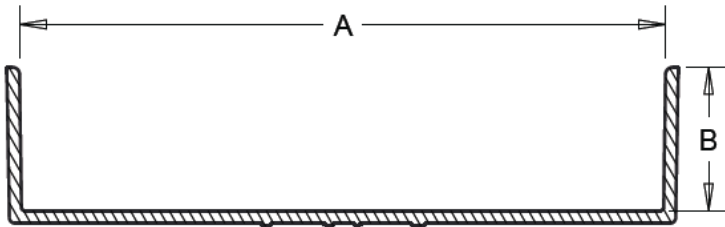

Deep Techno-Caps™

- Extra deep solvent weld socket provides full coverage on pipe that is not cut straight
- Available in PVC or ABS
- Sizes: 1 ½" through 4" DWV
- Replaces heavy duty PVC or ABS end caps
- Tested to 5 stories of head pressure (22 psig)

Product Code	Size (A)	Product Description	Model	Case Qty	UPC	Height (B)
<b>PVC Deep Techno-Caps™</b>						
87531	1½"	Deep PVC Techno Cap (50/Bag)	TC1D	800	012181-875315	1"
87532	2"	Deep PVC Techno Cap (50/Bag)	TC2D	600	012181-875312	1"
87533	3"	Deep PVC Techno Cap (25/Bag)	TC3D	250	012181-875319	1"
87534	4"	Deep PVC Techno Cap (25/Bag)	TC4D	150	012181-875316	1"
<b>ABS Deep Techno-Caps™</b>						
87536	1½"	Deep ABS Techno Cap (50/Bag)	TC1AD	800	012181-875360	1"
87537	2"	Deep ABS Techno Cap (50/Bag)	TC2AD	600	012181-875377	1"
87538	3"	Deep ABS Techno Cap (25/Bag)	TC3AD	250	012181-875384	1"
87539	4"	Deep ABS Techno Cap (25/Bag)	TC4AD	150	012181-875391	1"