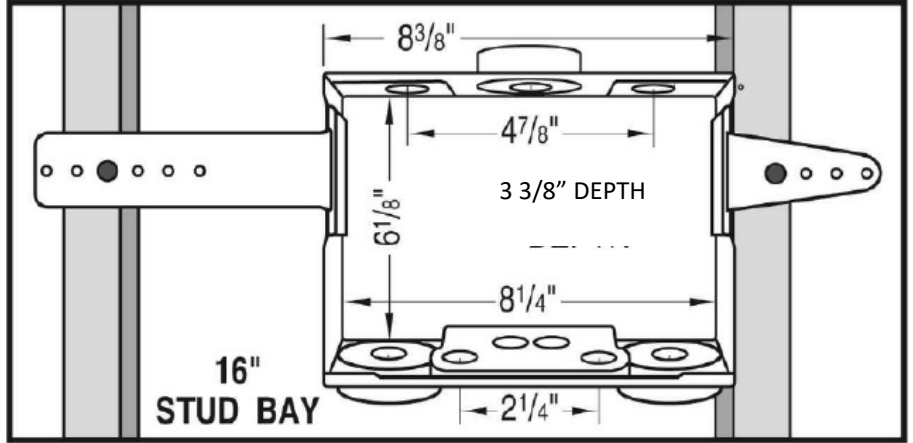

DUAL DRAIN WASHING MACHINE OUTLET BOX
With Single Lever Valves

Specifications:

Furnish and install Du-All dual-drain washing machine outlet box with single lever valve. Du-All box may optionally be installed as top-mount unit. Unit shall be Water-Tite product code as manufactured by IPS Corporation. Valves comply with ASME A.112.18.1.

Product Code	Product Description	Model Number	Case/Qty
85630	Single Lever Valve Installed - 1/2" Sweat Conx.	W2800	10
85637	Single Lever Valve Installed - 1/2" CPVC Conx.	W2801	10
85682	Single Lever Valve Installed - 1/2" F1807 Conx.	W2800X	10
85741	Single Lever Valve Installed - 1/2" F1960 Conx.	W2811	10
Contractor Pack			
85632	Single Lever Valve Installed - 1/2" Sweat Conx.	W2800CP	20
85638	Single Lever Valve Installed - 1/2" CPVC Conx.	W2801CP	20
85742	Single Lever Valve Installed - 1/2" F1960 Conx.	W2811CP	20