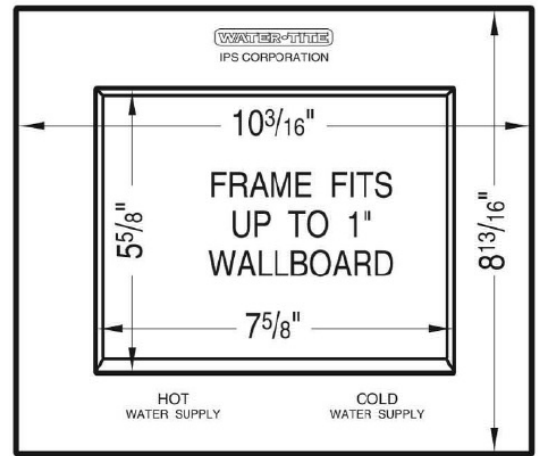

DUAL DRAIN WASHING MACHINE OUTLET BOX
With Single Lever Valves

Specifications:

Furnish and install Du-All dual-drain washing machine outlet box with single lever valve. Du-All box may optionally be installed as top-mount unit. Unit shall be Water-Tite product code as manufactured by IPS Corporation. Valves comply with ASME A.112.18.1.

Product Code	Product Description	Model Number	Case/Qty
85630	Single Lever Valve Installed - 1/2" Sweat Conx.	W2800	10
85637	Single Lever Valve Installed - 1/2" CPVC Conx.	W2801	10
85682	Single Lever Valve Installed - 1/2" F1807 Conx.	W2800X	10
85741	Single Lever Valve Installed - 1/2" F1960 Conx.	W2811	10
Contractor Pack			
85632	Single Lever Valve Installed - 1/2" Sweat Conx.	W2800CP	20
85638	Single Lever Valve Installed - 1/2" CPVC Conx.	W2801CP	20
85742	Single Lever Valve Installed - 1/2" F1960 Conx.	W2811CP	20