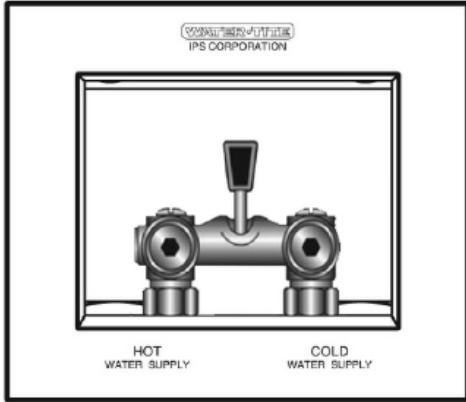

DUAL DRAIN WASHING MACHINE OUTLET BOX
With Single Lever Valves

Specifications:

Furnish and install Du-All dual-drain washing machine outlet box with single lever valve. Du-All box may optionally be installed as top-mount unit. Unit shall be Water-Tite product code as manufactured by IPS Corporation. Valves comply with ASME A.112.18.1.

Product Code	Product Description	Model Number	Case/Qty
85630	Single Lever Valve Installed - 1/2" Sweat Conx.	W2800	10
85637	Single Lever Valve Installed - 1/2" CPVC Conx.	W2801	10
85682	Single Lever Valve Installed - 1/2" F1807 Conx.	W2800X	10
85741	Single Lever Valve Installed - 1/2" F1960 Conx.	W2811	10
Contractor Pack			
85632	Single Lever Valve Installed - 1/2" Sweat Conx.	W2800CP	20
85638	Single Lever Valve Installed - 1/2" CPVC Conx.	W2801CP	20
85742	Single Lever Valve Installed - 1/2" F1960 Conx.	W2811CP	20