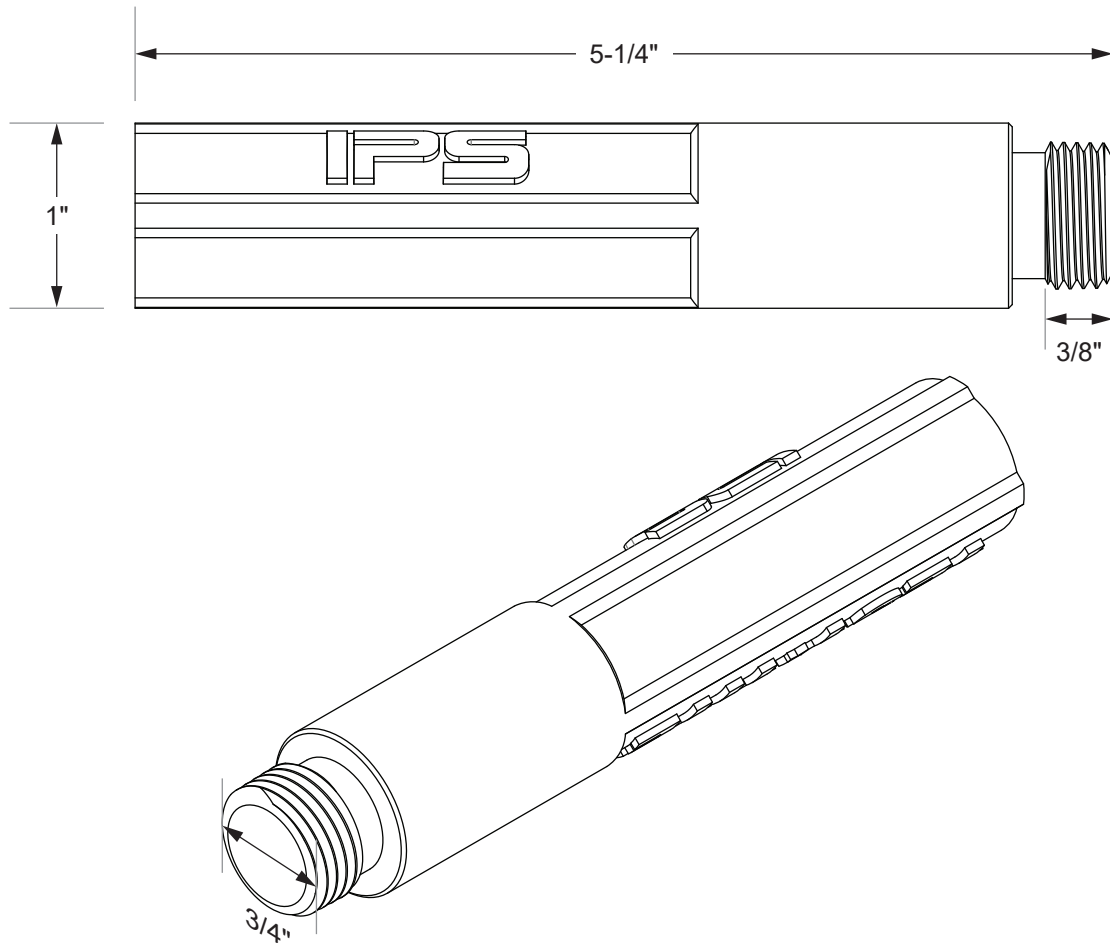

Shower Rough-In Test Plug

Specifications:

- Combination test plug and shower stub-out
- Hi-viz plastic for easy visibility
- Smooth threaded end for easy plastering
- Gasket provides seal to keep debris out
- Reusable and long lasting
- Money saving
- No tools required—hand tighten installation saves time and labor without thread tape!

Item #	Product Description	Model #	Units/Case
83803	Shower Rough-In Test Plug	STP1	10

500 Distribution Parkway, Collierville, TN 38017 ▪ Phone: 800-888-8312 ▪ Fax: 901-853-5008 ▪ www.ipscorp.com