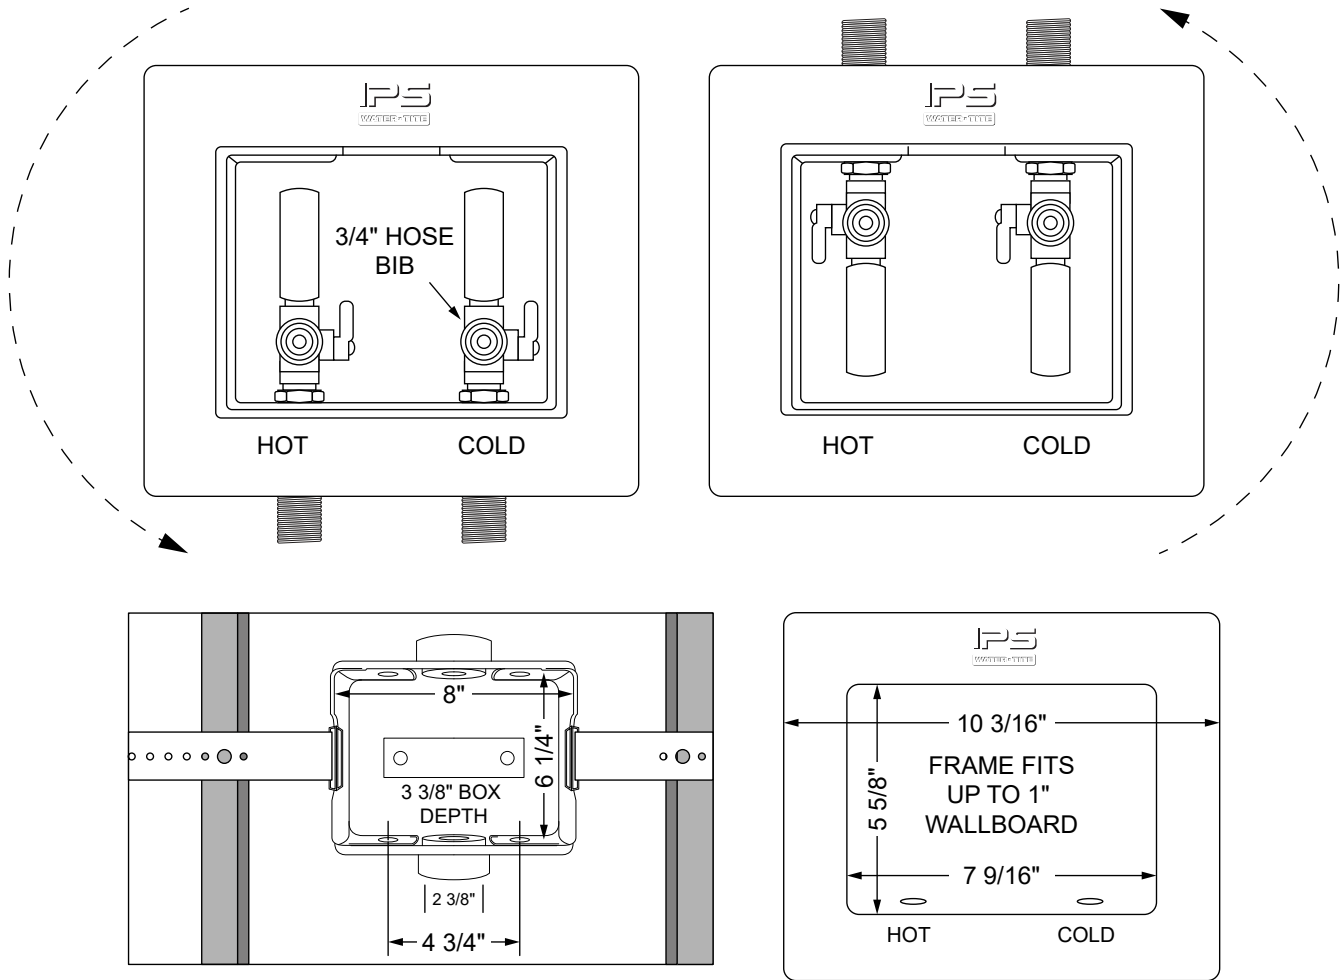

Center Drain Washing Machine Outlet Box with Quarter Turn Valves and Hammer Arresters

Specifications:

Furnish and install center drain washing machine outlet box. Unit shall be Water-Tite product code checked below as manufactured by IPS Corporation.

Item #	Product Description	Model #	Quantity
85708	Brass Qtr Turn Valves* w/Arresters - 1/2" Sweat Conx.	W4700 HA	10
85711	Brass Qtr Turn Valves* w/Arresters Installed - 1/2" CPVC Conx.	W4701 HA	10
85716	Brass Qtr Turn Valves* w/Arresters Installed - 1/2" PEX Conx.	W4702 HA	10
85738	Brass Qtr Turn Valves* w/Arresters Installed - 1/2" Wirsbo Conx.	W4711HA	10
Contractor Pack			
85709	Brass Qtr Turn Valves* w/Arresters Installed - 1/2" Sweat Conx.	W4700 HACP	20
85713	QT. Valves w/Arresters Installed - 1/2" Sweat Conx/Less Frame	W4700 HACPLF	20
85712	Brass Qtr Turn Valves w/Arresters Installed - 1/2" CPVC Conx.	W4701 HACP	20
85739	Brass Qtr Turn Valves* w/Arresters Installed - 1/2" Wirsbo Conx.	W4711HACP	20