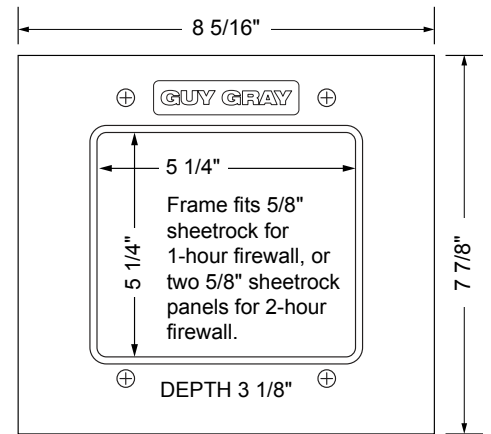

Box Material:

PVC Resin & Intumescent Pad attached

Item #	Product Description	Model #	Quantity
82383	Domestic Valve, 1/2" Sweat Connection	FR12DS	5
82384	Domestic Valve, 1/2" Sweat Connection, Contractor Pack	FR12DSCP	10

500 Distribution Parkway, Collierville, TN 38017 ▪ Phone: 800-888-8312 ▪ Fax: 901-853-5008 ▪ www.ipscorp.com