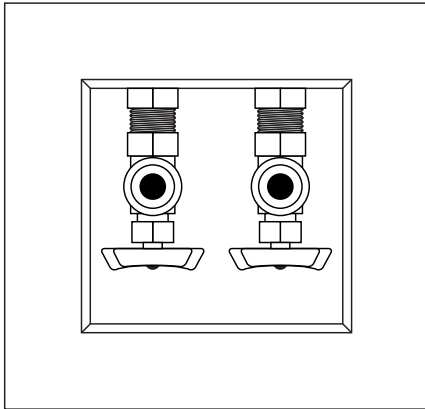

**"FR-12" Plastic WMOB
with Domestic Valves**

Specifications:

Furnish and install recessed washing machine outlet box. Washing machine outlet box shall have domestic valves. Unit shall be Guy Gray product code checked below with the appropriate valve connection as manufactured by IPS Corporation in Collierville, TN.

Box Material:

PVC Resin & Intumescent Pad attached

Item #	Product Description	Model #	Quantity
82383	Domestic Valve, 1/2" Sweat Connection	FR12DS	5
82384	Domestic Valve, 1/2" Sweat Connection, Contractor Pack	FR12DSCP	10