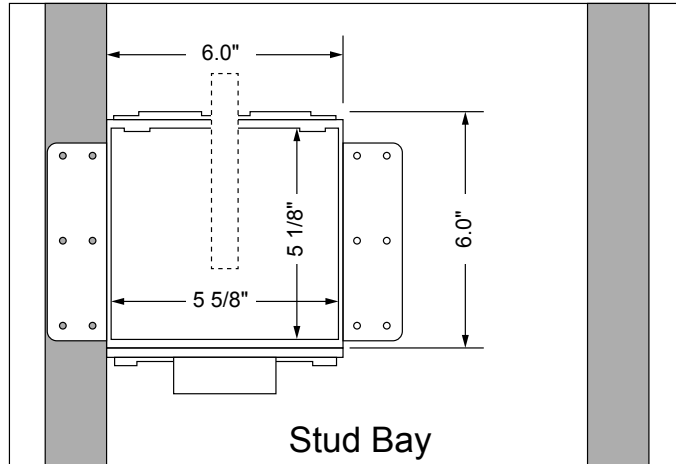

**"FR-12" Plastic WMOB
with Domestic Valves**

Specifications:

Furnish and install recessed washing machine outlet box. Washing machine outlet box shall have domestic valves. Unit shall be Guy Gray product code checked below with the appropriate valve connection as manufactured by IPS Corporation in Collierville, TN.

Box Material:

PVC Resin & Intumescent Pad attached

Item #	Product Description	Model #	Quantity
82383	Domestic Valve, 1/2" Sweat Connection	FR12DS	5
82384	Domestic Valve, 1/2" Sweat Connection, Contractor Pack	FR12DSCP	10