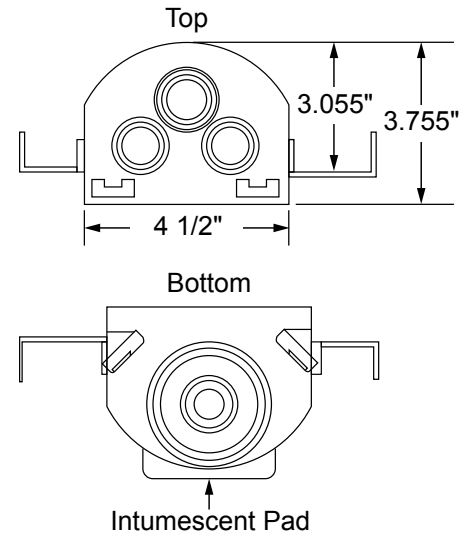

FR MultiBox™ Two-Box Washing Machine Outlet Box System with Quarter Turn Arrester Valves

Specifications:

Furnish and install fire-rated MultiBox Two-Box Washing Machine Outlet Box System. Boxes may be inter-connected or installed separately. Valve box includes DWV drain to capture hose leaks, while the drain box contains 2" drain with integrated knock-out for DWV testing. Unit shall be Water-Tite product code checked below, as manufactured by IPS Corporation.

Box/Frame Material:

PVC & Intumescent Pad attached

Valves:

Qtr. Turn Arrester Valves with Sweat, CPVC, PEX, Wirsbo or REHAU EVERLOC+™ connection as checked below. Valves comply with ASME A112.18.1/CSA B125.1-05. Arresters complies with ASSE 1010.