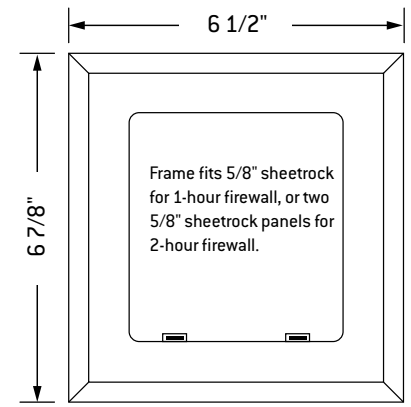

Valves

Available Accessories:

- Water Softener Adapter
- Condensate Adapter
- 3 Universal Faceplates: Open, Solid and Louvered
- Stabilizer Bar

Item #	Product Description	Model #	Quantity
83060	FR Two Box WMOB System, Qtr-turn Arrester Valves, 1/2" Sweat Conx.	MBFR1200HA	10
83061	FR Two Box WMOB System, Qtr-turn Arrester Valves, 1/2" CPVC Conx.	MBFR1201HA	10
83062	FR Two Box WMOB System, Qtr-turn Arrester Valves, 1/2" PEX Conx.	MBFR1202HA	10
83063	FR Two Box WMOB System, Qtr-turn Arrester Valves, 1/2" Wirsbo Conx.	MBFR1211HA	10
83334	FR Two Box WMOB System, Qtr-turn Arrester Valves, REHAU EVERLOC+™ Conx.	MBFR1205HA	10
Contractor Pack			
83064	FR Two Box WMOB System, Qtr-turn Arrester Valves, 1/2" Sweat Conx.	MBFR1200HACP	10
83065	FR Two Box WMOB System, Qtr-turn Arrester Valves, 1/2" CPVC Conx.	MBFR1201HACP	10
83066	FR Two Box WMOB System, Qtr-turn Arrester Valves, 1/2" PEX Conx.	MBFR1202HACP	10
83067	FR Two Box WMOB System, Qtr-turn Arrester Valves, 1/2" Wirsbo Conx.	MBFR1211HACP	10
83335	FR Two Box WMOB System, Qtr-turn Arrester Valves, REHAU EVERLOC+™ Conx.	MBFR1205HACP	10