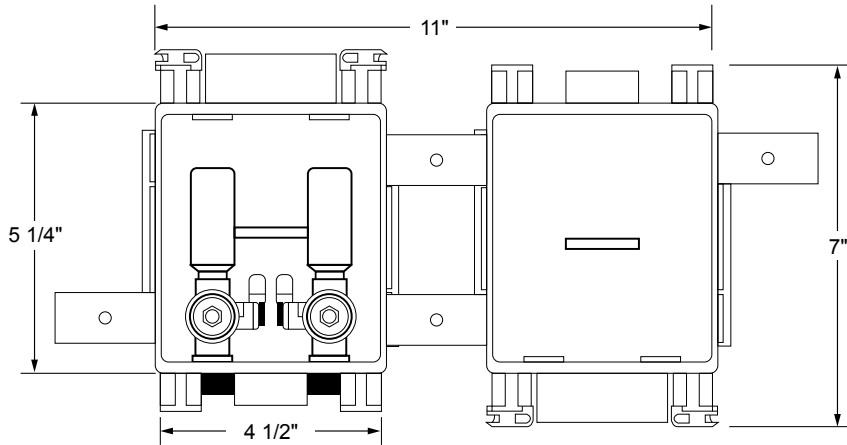

FR MultiBox™ Two-Box Washing Machine Outlet Box System with Quarter Turn Arrester Valves

Specifications:

Furnish and install fire-rated MultiBox Two-Box Washing Machine Outlet Box System. Boxes may be inter-connected or installed separately. Valve box includes DWV drain to capture hose leaks, while the drain box contains 2" drain with integrated knock-out for DWV testing. Unit shall be Water-Tite product code checked below, as manufactured by IPS Corporation.

Box/Frame Material:

PVC & Intumescent Pad attached

Valves:

Qtr. Turn Arrester Valves with Sweat, CPVC, PEX, Wirsbo or REHAU EVERLOC+™ connection as checked below. Valves comply with ASME A112.18.1/CSA B125.1-05. Arresters complies with ASSE 1010.