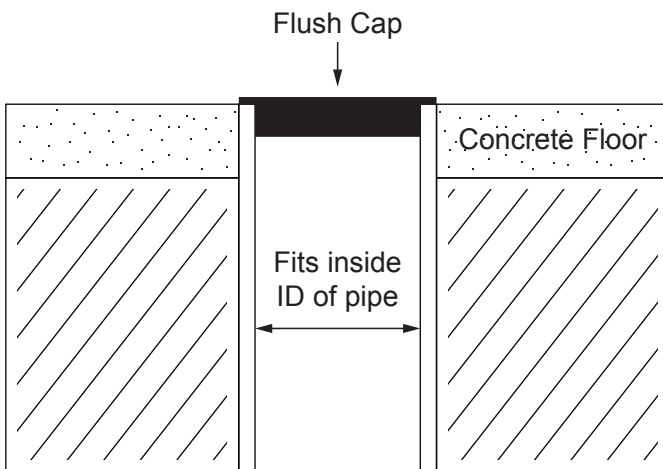

# MAINLINE FLUSH-CAP CLEANOUTS

**Specifications:**

- Eliminates need for access boxes or access opening in floor
- Sealed access point to plumbing system
- Fits inside ID of pipe
- Available in 4" and 6" (ABS & PVC)

Description	Model #	Product Code	Fits
4" ABS Flush Cap Cleanout*	ABAML4FCADWV	66018	Fits inside 4" DWV pipe
4" PVC Flush Cap Cleanout*	ABAML4FCPDWV	66019	Fits inside 4" DWV pipe
6" ABS Flush Cap Cleanout*	ABAML6FCADWV	66020	Fits inside 6" DWV pipe
6" PVC Flush Cap Cleanout*	ABAML6FCPDWV	66021	Fits inside 6" DWV pipe
6" SDR Flush Cap Cleanout*	ABAML6FCPSDR	66022	Fits inside 6" SDR pipe