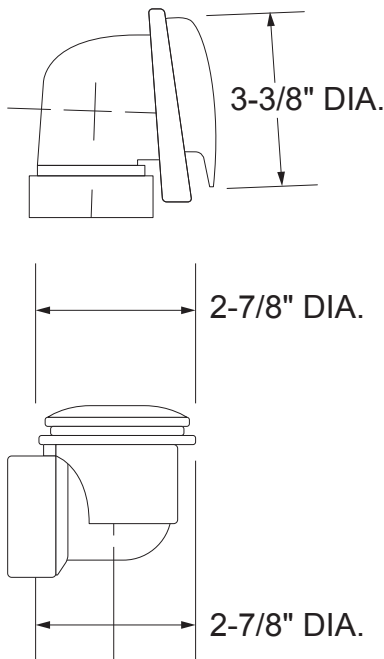

ONE-HOLE BATH WASTE & OVERFLOW—HALF KIT

Specifications:

One-hole Bath Waste & Overflow

- With Test Cap, Less Pipe and Tee
- Brass Strainer 1-1/2 x 11-1/2"
- Touch Toe Stopper
- ABS and PVC

Shown in ABS

Item #	Product Description	Model #	Quantity
ABS			
62400	Chrome	ABA1260CS	6
62289	Chrome w/Retaining Clip and Test Kit	ABA1260CSCT	6
PVC			
62048	Chrome	ABA1263CS	20
62339	Chrome w/Retaining Clip and Test Kit	ABA1263SCT	20