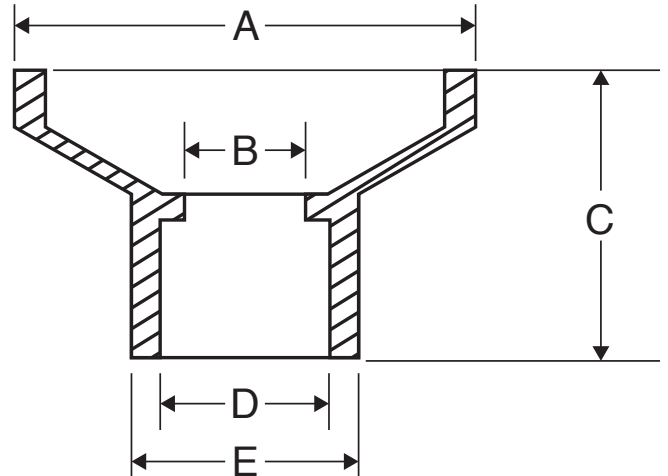

GENERAL PURPOSE DRAIN

Specifications:

- Screw on stainless steel or brass strainers
- For draining where waterproofing membrane is not utilized
- Fits 2", 3", 4" Sch. 40 DWV fitting

			Pipe Size	Dimensions				
2" X 3" (Fits over 2" or inside 3" DWV Pipe)				A	B	C	D	E
85820	5840S2	ABS with Stainless Steel Cover-all Strainer	2"	4 3/16"	2"	2"	2 3/8"	3"
82151	R5842S	ABS with SS Cover-all Strainer – Display Pack						
85830	5840B2	ABS with Chromed Brass Cover-all Strainer						
85815	4840S2	PVC with Stainless Steel Cover-all Strainer						
82150	R4842S	PVC with SS Cover-all Strainer – Display Pack						
85816	4840PS2	PVC with Stainless Steel Strainer						
85825	4840B2	PVC with Chromed Brass Cover-all Strainer						
3" X 4" (Fits over 3" or inside 4" DWV Pipe)								
85840	5840S3	ABS with Stainless Steel Strainer	3"	5 3/16"	3 3/16"	2 5/16"	3 1/2"	4"
85835	4840S3	PVC with Stainless Steel Strainer						
4" (Fits over 4" DWV Pipe)								
85855	4840B4	PVC with Chromed Brass Strainer	4"	6"	4"	2 7/16"	4 1/2"	5"