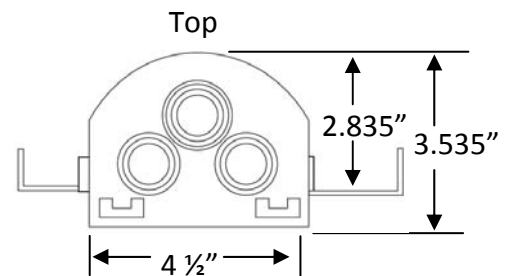

**MultiBox™, House Pack**  
Washing Machine & Ice Maker Outlet Box with Qtr. Turn Valves

**Specification:**

Furnish and install single MultiBox Washing Machine Outlet Box and MultiBox Ice Maker Outlet Box. Units shall be Water-Tite product codes checked below, as manufactured by IPS Corporation.

**Box/Frame Material:**

Hi-Impact Resin

**Valves:**

Qtr. Turn Valves with PEX or Wirsbo connection as checked below. Valves comply with ASME A112.18.1/CSA B125.1-05, NSF61-NSF/ANSI 372, and meets California No Lead Plumbing Law.