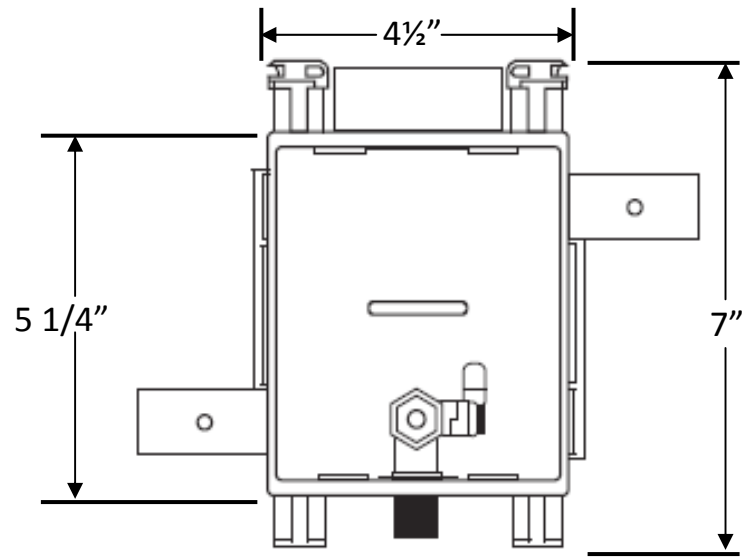

**MultiBox™, House Pack**  
Washing Machine & Ice Maker Outlet Box with Qtr. Turn Valves

**Specification:**

Furnish and install single MultiBox Washing Machine Outlet Box and MultiBox Ice Maker Outlet Box. Units shall be Water-Tite product codes checked below, as manufactured by IPS Corporation.

**Box/Frame Material:**

Hi-Impact Resin

**Valves:**

Qtr. Turn Valves with PEX or Wirsbo connection as checked below. Valves comply with ASME A112.18.1/CSA B125.1-05, NSF61-NSF/ANSI 372, and meets California No Lead Plumbing Law.

**Available Accessories:**

3 Universal Faceplates: Open, Solid and Louvered  
Stabilizer Bar

**Certifications:**

✓	Product Code #	Model #	Product Description	Units/Case
<b>CONTRACTOR PACKS</b>				
	82958	MBSAB1202CP	MB House Pack, WMOB & IMOB w/Qtr-turn Valves, 1/2" PEX Conx.	10
	82959	MBSAB1211CP	MB House Pack, WMOB & IMOB w/Qtr-turn Valves, 1/2" Wirsbo	10