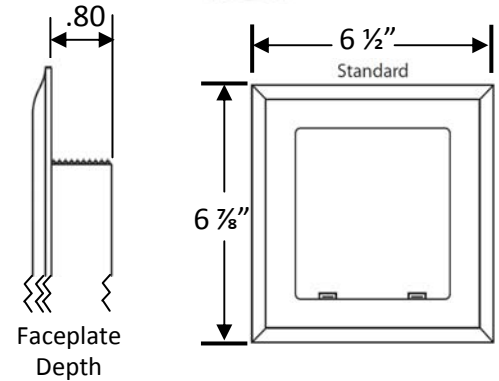

Specification:

Furnish and install single MultiBox Washing Machine Outlet Box and MultiBox Ice Maker Outlet Box. Units shall be Water-Tite product codes checked below, as manufactured by IPS Corporation.

Box/Frame Material:

Hi-Impact Resin

Valves:

Qtr. Turn Valves with PEX or Wirsbo connection as checked below. Valves comply with ASME A112.18.1/CSA B125.1-05, NSF61-NSF/ANSI 372, and meets California No Lead Plumbing Law.

Available Accessories:

3 Universal Faceplates: Open, Solid and Louvered
Stabilizer Bar

Certifications:

✓	Product Code #	Model #	Product Description	Units/Case
CONTRACTOR PACKS				
	82958	MBSAB1202CP	MB House Pack, WMOB & IMOB w/Qtr-turn Valves, 1/2" PEX Conx.	10
	82959	MBSAB1211CP	MB House Pack, WMOB & IMOB w/Qtr-turn Valves, 1/2" Wirsbo	10