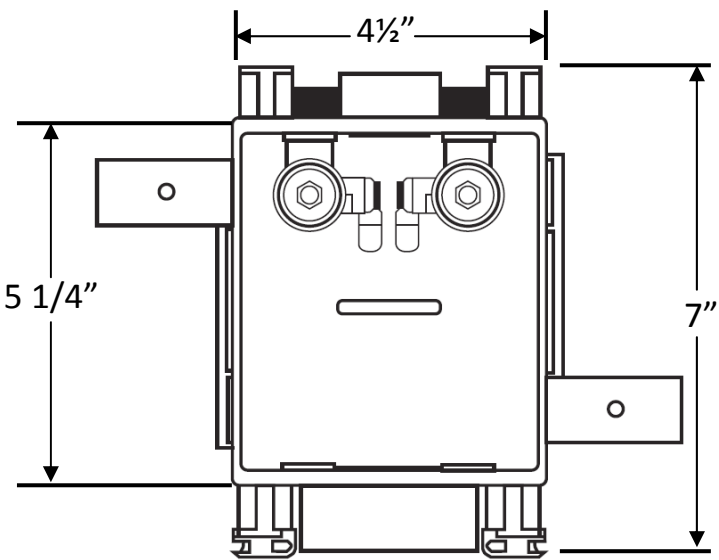

**MultiBox™, House Pack**  
Washing Machine & Ice Maker Outlet Box with Qtr. Turn Valves

**Specification:**

Furnish and install single MultiBox Washing Machine Outlet Box and MultiBox Ice Maker Outlet Box. Units shall be Water-Tite product codes checked below, as manufactured by IPS Corporation.

**Box/Frame Material:**

Hi-Impact Resin

**Valves:**

Qtr. Turn Valves with PEX or Wirsbo connection as checked below. Valves comply with ASME A112.18.1/CSA B125.1-05, NSF61-NSF/ANSI 372, and meets California No Lead Plumbing Law.