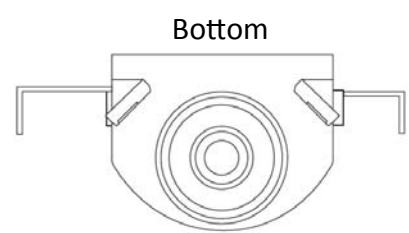

**MultiBox™, House Pack**  
Washing Machine & Ice Maker Outlet Box with Qtr. Turn Valves

**Specification:**

Furnish and install single MultiBox Washing Machine Outlet Box and MultiBox Ice Maker Outlet Box. Units shall be Water-Tite product codes checked below, as manufactured by IPS Corporation.

**Box/Frame Material:**

Hi-Impact Resin

**Valves:**

Qtr. Turn Valves with PEX or Wirsbo connection as checked below. Valves comply with ASME A112.18.1/CSA B125.1-05, NSF61-NSF/ANSI 372, and meets California No Lead Plumbing Law.