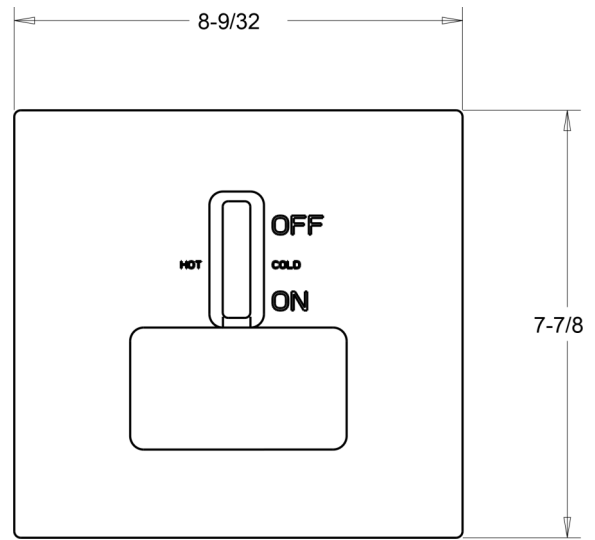

Dual Lever Washing Machine Outlet Box

SPECIFICATIONS

Furnish and install the Guy Gray Dual Control Single Lever washing machine outlet box. Unit shall be Guy Gray product code checked below. Valve shall be Guy Gray Dual Control Single Lever Valve with Sweat Connection.

Product Code #	Model #	Product Description	UPC	Units/Case
82472	DLWB1	Dual Handle Single Lever Valve Box, Installed, 1/2" Sweat Conx.	012181-824726	5
88242	HS88242	Dual Handle Single Lever Valve ONLY, 1/2" Sweat Conx.	012181-882429	1