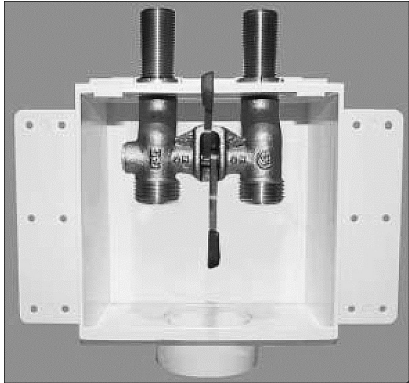

Dual Lever Washing Machine Outlet Box

SPECIFICATIONS

Furnish and install the Guy Gray Dual Control Single Lever washing machine outlet box. Unit shall be Guy Gray product code checked below. Valve shall be Guy Gray Dual Control Single Lever Valve with Sweat Connection.

Product Code #	Model #	Product Description	UPC	Units/Case
82472	DLWB1	Dual Handle Single Lever Valve Box, Installed, 1/2" Sweat Conx.	012181-824726	5
88242	HS88242	Dual Handle Single Lever Valve ONLY, 1/2" Sweat Conx.	012181-882429	1