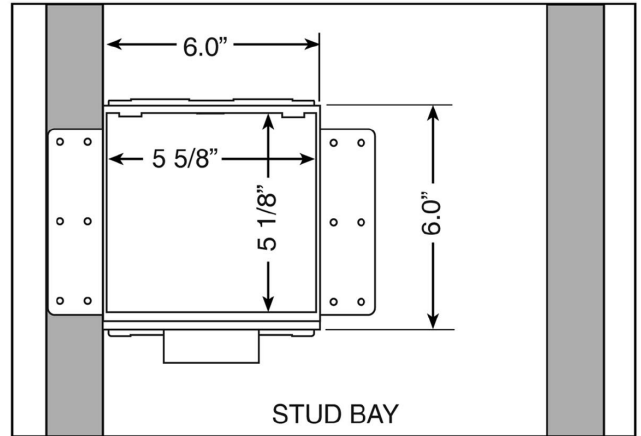

Dual Lever Washing Machine Outlet Box

SPECIFICATIONS

Furnish and install the Guy Gray Dual Control Single Lever washing machine outlet box. Unit shall be Guy Gray product code checked below. Valve shall be Guy Gray Dual Control Single Lever Valve with Sweat Connection.

Product Code #	Model #	Product Description	UPC	Units/Case
82472	DLWB1	Dual Handle Single Lever Valve Box, Installed, 1/2" Sweat Conx.	012181-824726	5
88242	HS88242	Dual Handle Single Lever Valve ONLY, 1/2" Sweat Conx.	012181-882429	1