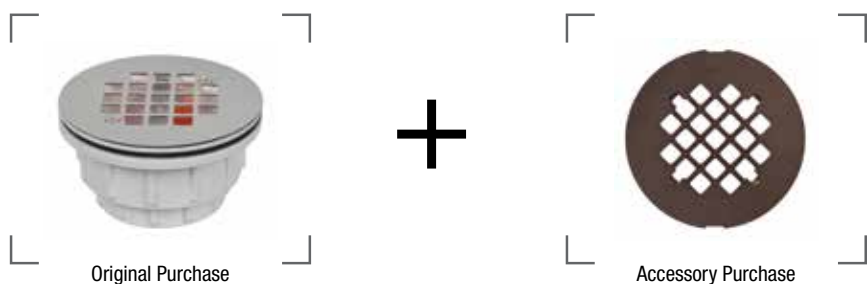

INSTALLATION SCENARIOS

Scenario 1: Special finish snap-in strainer

Installer purchases a receptor base drain with chrome screw in strainer. Later, at the finish stage of the project, it is determined that the strainer should match the special finish shower head and controls – and the homeowner prefers snap-in strainers for ease of cleaning and removing hair. No problem – the distributor can provide a snap-in strainer in the applicable special finish.