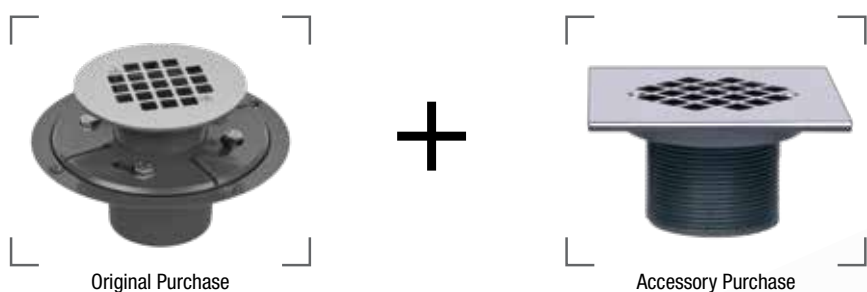

MOUNTING HOLES

The tile shower drain includes four mounting holes around the outer edge that can be used to stabilize the drain against a wooden sub-floor.

ENDLESS OPTIONS

AB&A is proud to offer a fully redesigned, versatile family of receptor base and tile shower drains that gives the installers seemingly infinite options.

STEP 1

Cut pipe square with tube cutter or miter saw. Remove burrs or flash from cut pipe edge.

STEP 2

Test plug pull tab should be facing up when installed into base of drain. Use proper cement and solvent welding technique and fully seat drain onto pipe.

STEP 3

After test, remove test plug with pliers from top of drain.

INSTALLATION SCENARIOS

Scenario 1: Special finish snap-in strainer

Installer purchases a receptor base drain with chrome screw in strainer. Later, at the finish stage of the project, it is determined that the strainer should match the special finish shower head and controls – and the homeowner prefers snap-in strainers for ease of cleaning and removing hair. No problem – the distributor can provide a snap-in strainer in the applicable special finish.

Scenario 2: Square tile strainer

Installer purchases a tile shower drain with round chrome screw in strainer. Later in the project, the builder requests an upgraded square strainer that is "thicker" because the plans call for a square shower head and rectangular tile in the shower. No problem – the distributor can provide a square drain barrel and a thick cast brass strainer in four different finishes. (Sometimes the tile installer will request square drains because it is easier to trim tile sections around a square drain than around a round drain.)