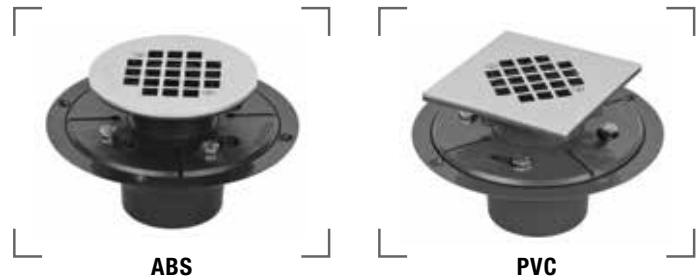

Tile Shower Drains

- Fits 2" hub or 3" inside fit (solvent weld)
- Residential showers with tile flooring
- Strainers: round or square, stamped steel snap-in or screw down, and heavy cast brass screw down
- Square barrel accessory allows installer to convert round drains to square
- Available in ABS (black) or PVC (gray)
- Easy to use test plug is included

Receptor Base Drains

- Fits 2" pipe (solvent weld)
- Residential showers with preformed bases
- Strainers: round snap-in or screw down
- Available in ABS (black) or PVC (white)
- Easy to use test plug is included
- Tightening bar included

Tile Shower Drain base with
Square Snap-on Strainer
Chrome Finish

TEST PLUG

Both tile and receptor base drains include a test plug, designed to be easily removed with pliers, in a single motion, after all testing has been completed. No fragments or sharp edges are left in the drain for pipe that might lead to a blockage or reduced flow.

MOUNTING HOLES

The tile shower drain includes four mounting holes around the outer edge that can be used to stabilize the drain against a wooden sub-floor.

ENDLESS OPTIONS

AB&A is proud to offer a fully redesigned, versatile family of receptor base and tile shower drains that gives the installers seemingly infinite options.