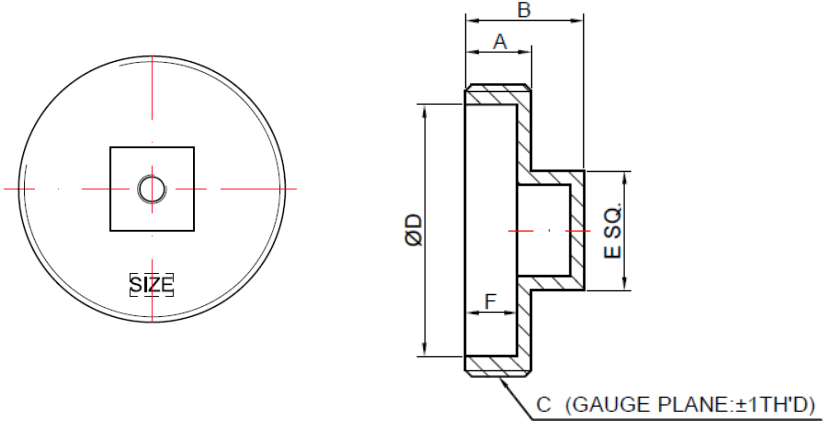

SPECIFICATION SUBMITTAL SHEET

BRASS SOUTHERN STYLE RAISED HEAD CLEANOUT PLUGS

Job Name: _____ **Contractor:** _____
Job Location: _____ **Approval:** _____
Engineer: _____ **Contractor's PO#:** _____
Approval: _____ **Representative:** _____

Series 235

Brass Southern Style Cleanout Plugs

Raised Head

Available 1-1/2" Through 8"

Select Part# Below for Style/Size/Finish of Product Specified:

v	Qty	IPS Part #	AB&A Model#	Size (inches)	Critical Dimensions (mm)					
					A	B	C	D	E	F
		68700	ABA235	1-1/2	10.9	19.6	1-1/2"-11-1/2NPT	41.7	19.7	9.7
		68701	ABA236	2	10.9	19.8	2"-11-1/2NPT	53.9	25.4	9.7
		68837	ABA237	2-1/2	10.9	20.5	2-1/2"-8NPT	64.7	26.2	9.4
		68839	ABA238	3	10.9	20.5	3"-8NPT	81.3	30.2	9.4
		68702	ABA239	3-1/2	10.9	20.5	3-1/2"-8NPT	93.5	36.1	9.4
		68703	ABA240	4	10.9	20.5	4"-8NPT	105.7	34.5	9.4
		68843	ABA241	5	14.0	22.9	5"-8NPT	132.2	35.6	12.2
		68845	ABA242	6	15.0	26.2	6"-8NPT	159	35.6	13.2
		69778	ABA243	8	17.0	31.7	8"-8NPT	209	43.9	14.8
		69779	ABA244	10"	17.0	31.7	10"-8NPT	259	43.9	16.4