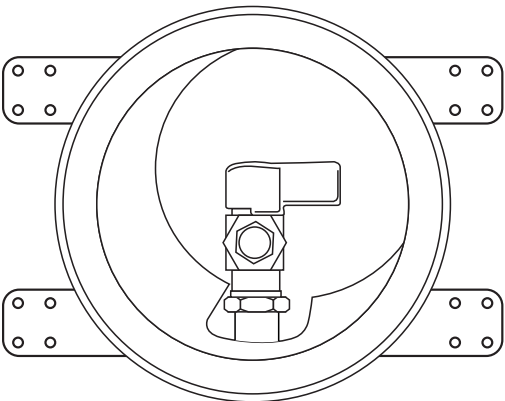

Round Gas Outlet Box with Quarter Turn Valvex

Specifications:

Furnish and install recessed gas outlet box. Gas outlet box shall have a chrome plated quarter-turn gas ball valve with CSA certification. Unit shall be Water-Tite product code checked below as manufactured by IPS Corporation

Box/Fame Material:

Polystyrene

Valve:

CSA listed 1/2" or 3/4" quarter turn gas valve for iron pipe, or 1/2" female gas valve for CSST.

Certifications:

Valve complies with ANSI Z21/CSA9.1

PRODUCT	DESCRIPTION	MODEL	UNITS/CASE
87860	Large Round, 1/2" IPS Gas Valve	W5912IP	5
87861	Large Round, 3/4" IPS Gas Valve	W5934IP	5
87862	Large Round, 1/2" IPS Female Gas Valve CSST	W5912CSST	5