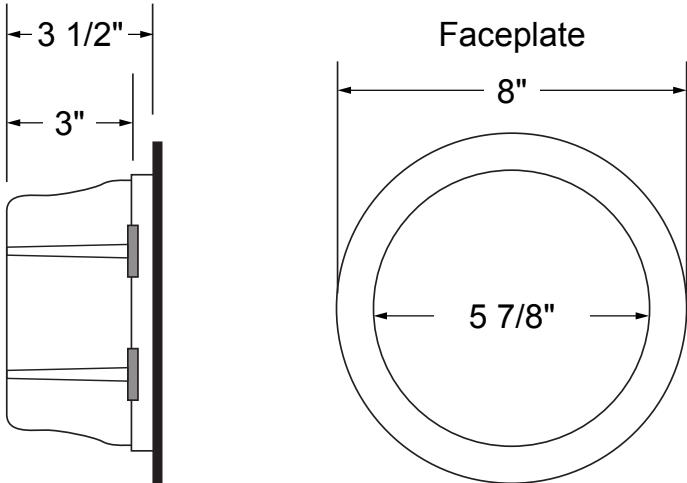

Box/Fame Material:

Polystyrene

Valve:

CSA listed 1/2" or 3/4" quarter turn gas valve for iron pipe, or 1/2" female gas valve for CSST.

Certifications:

Valve complies with ANSI Z21/CSA9.1

PRODUCT	DESCRIPTION	MODEL	UNITS/CASE
87860	Large Round, 1/2" IPS Gas Valve	W5912IP	5
87861	Large Round, 3/4" IPS Gas Valve	W5934IP	5
87862	Large Round, 1/2" IPS Female Gas Valve CSST	W5912CSST	5