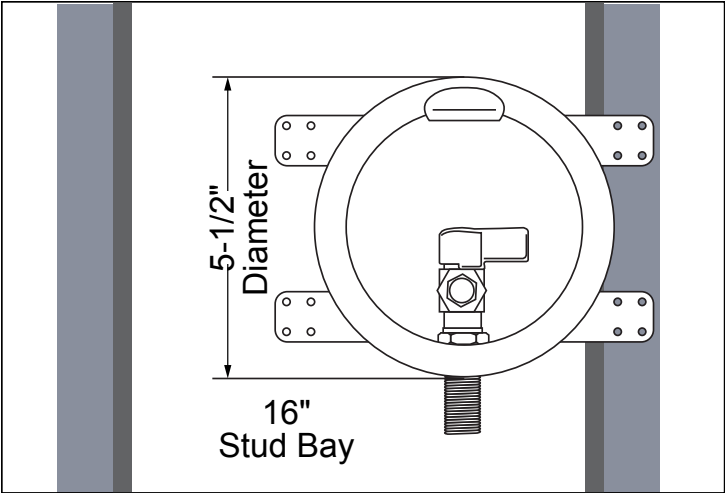

Round Gas Outlet Box with Quarter Turn Valvex

Specifications:

Furnish and install recessed gas outlet box. Gas outlet box shall have a chrome plated quarter-turn gas ball valve with CSA certification. Unit shall be Water-Tite product code checked below as manufactured by IPS Corporation

Box/Fame Material:

Polystyrene

Valve:

CSA listed 1/2" or 3/4" quarter turn gas valve for iron pipe, or 1/2" female gas valve for CSST.

Certifications:

Valve complies with ANSI Z21/CSA9.1

PRODUCT	DESCRIPTION	MODEL	UNITS/CASE
87860	Large Round, 1/2" IPS Gas Valve	W5912IP	5
87861	Large Round, 3/4" IPS Gas Valve	W5934IP	5
87862	Large Round, 1/2" IPS Female Gas Valve CSST	W5912CSST	5