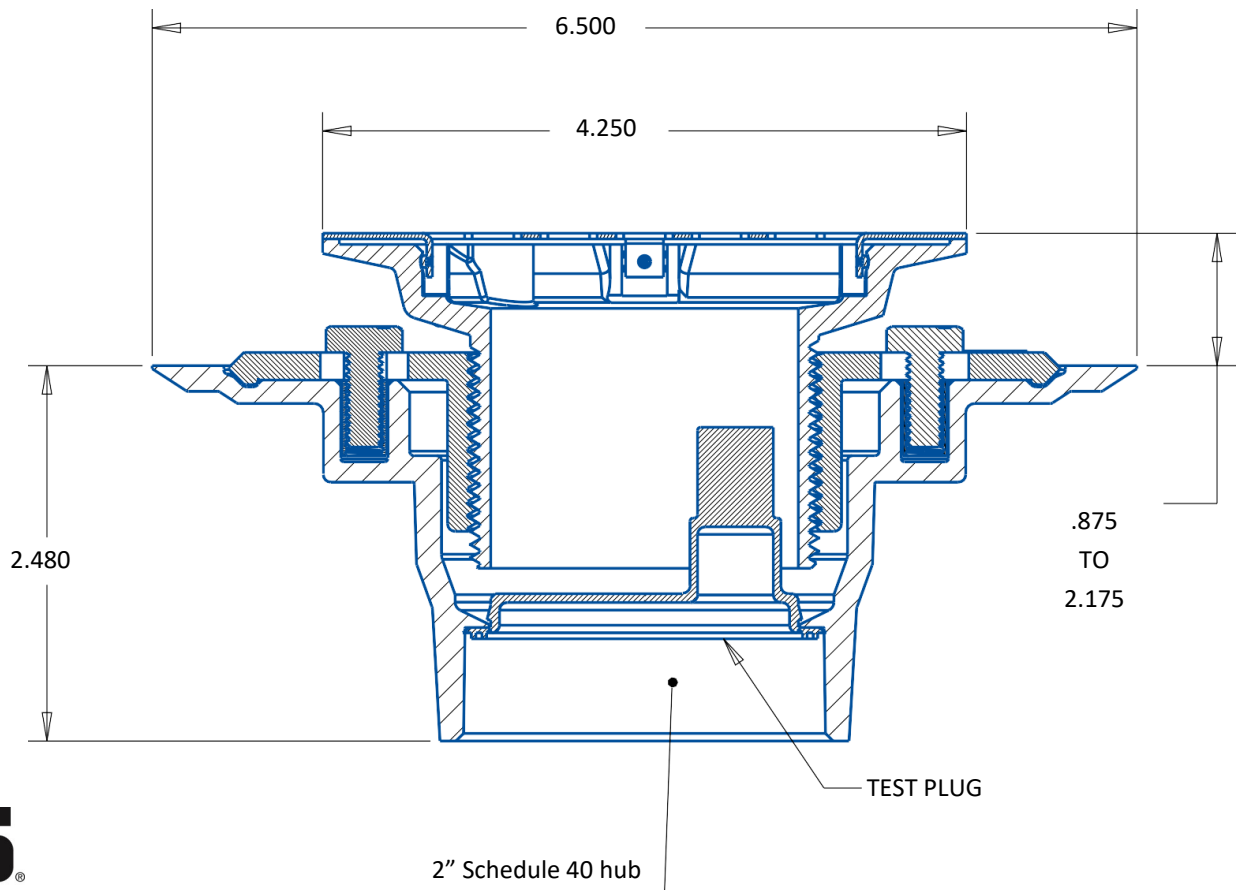

SPECIFICATION SUBMITTAL SHEET

TILE SHOWER DRAINS WITH BRASS BARRELL

Job Name: _____

Contractor: _____

Job Location: _____

Approval: _____

Engineer: _____

Contractor's PO#: _____

Approval: _____

Representative: _____

Specifications

- 2" X 3" Solvent Weld
- Heavy Brass Round Grate and Brass Barrell
- Beveled base with recessed holes for mounting to subfloor
- Reversible clamping collar for added height of tailpiece
- Strainers: round or square, stamped steel snap-in or screw down, and heavy cast brass screw down
- Integral test plug included, pipe must be cut square. [View Instructions.](#)
- Integral test plug rated for 3 story DWV test (30 ft. of head)
- Square barrel accessory allows installer to convert round drains to square
- Available in ABS (black) PVC (gray)
- Special Finishes Available
- Complies to ASME A112.18.2-2015 / CSA B125.2-15
- IAPMO listed

See product listing on second page