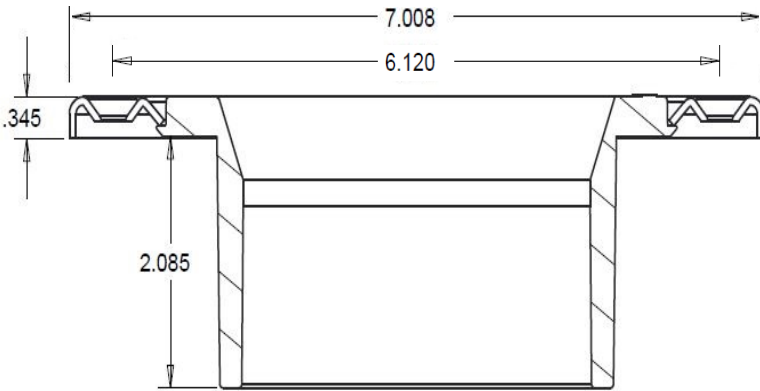

SPECIFICATION:

Furnish and install Water-Tite Flush-Tite Closet Flange as checked below, manufactured by IPS® Corporation. Flange connection fits over 3" or inside 4" Sch. 40 DWV Pipe. Metal adjustable ring allows easy alignment of bolts and screws. Available in PVC or ABS with or without stainless steel metal ring.

√	Product Code #	Product Description	Model Number	Units/Case
	86166	Without Knockout for 3" or 4" PVC Pipe, w/o Pipe Stop	4830A2	40
	86175	Without Knockout for 3" or 4" ABS Pipe, w/o Pipe Stop	5830A2	40
	86179	With Stainless Steel Ring, 3" or 4" PVC, w/o Pipe Stop	4830AS2	40
	86182	With Stainless Steel Ring, 3" or 4" ABS, w/o Pipe Stop	5830AS2	40
	86165	With Knockout for 3" or 4" PVC Pipe	4830A	40
	86170	With Knockout for 3" or 4" ABS Pipe	5830A	40