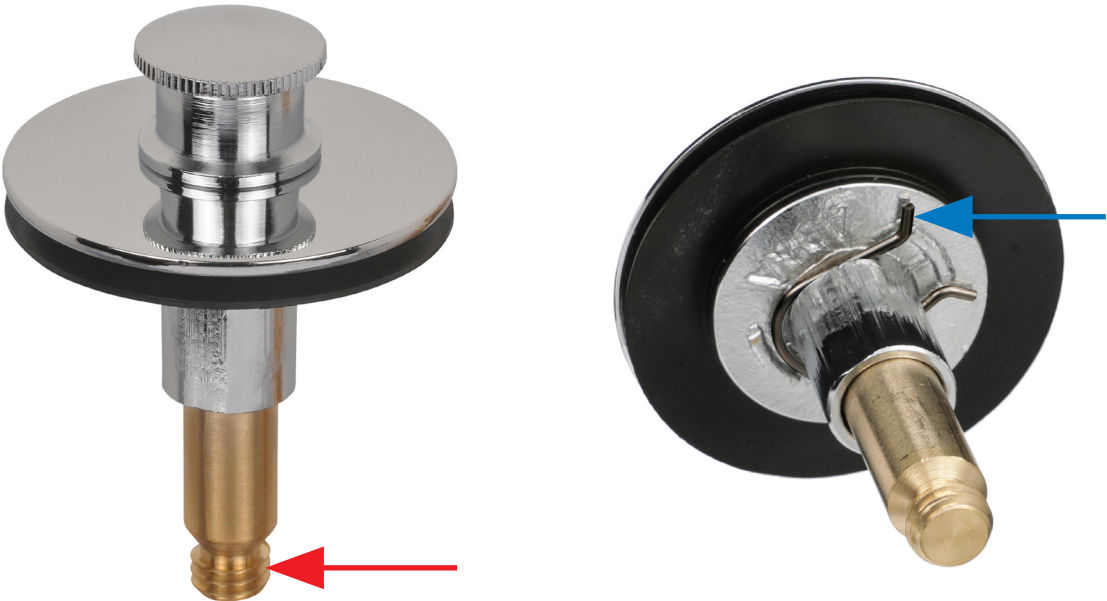

# Push eN Lift Stoppers

**Specification:**

- Brass two-piece assembly with multiple special finish options
- Top unscrews for access to the top of the post
- Brass post with 3/8” – 16UNC – 2A threads (red arrow)
- Rubber sealing gasket
- #304 stainless steel horseshoe clip (blue arrow)

PRODUCT	DESCRIPTION	MODEL	UNITS/CASE
63005	Push eN Lift Stopper – 3/8” Post – Chrome	ABA1595	20
63072	Push eN Lift Stopper – 3/8” Post – Polished Brass	ABA1597	20
63074	Push eN Lift Stopper – 3/8” Post – Satin Nickel	ABA1599SN	20
63077	Push eN Lift Stopper – 3/8” Post – Venetian Bronze	ABA1599VB	20
63073	Push eN Lift Stopper – 3/8” Post – Oil Rubbed Bronze	ABA15990RB	20
69351	Push eN Lift Stopper – 3/8” Post – Satin Chrome	ABA1599SC	20
68090	Push eN Lift Stopper – 3/8” Post – White	ABA1599W	20
69017	Push eN Lift Stopper – 3/8” Post – Champagne Bronze	ABA1599CB	20
68254	Push eN Lift Stopper – 3/8” Post – Matte Black	ABA1599MB	20