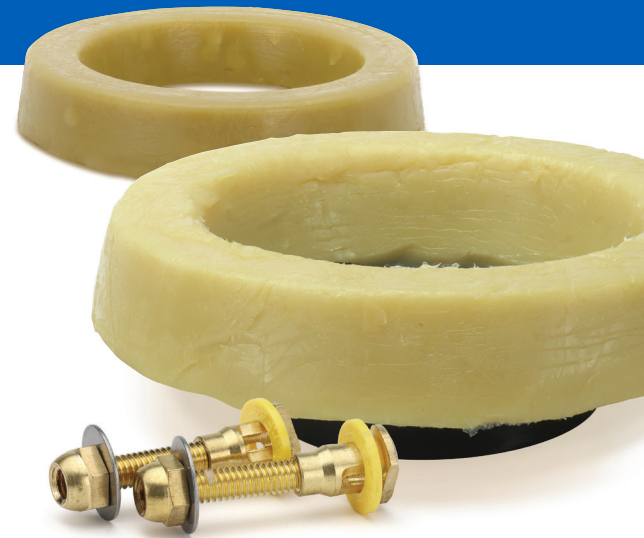

## Wax Closet Gaskets

100% pure petroleum wax gasket • Fits 3" or 4" waste lines  
Provides a permanent seal impervious to vermin, odors, gases and acids

Now available with

# SetFast™

No Cut Closet Bolts

The *SetFast* bolt is the first telescopic closet bolt that requires “No Cutting” or “Break Off”. *SetFast* bolts install like a standard closet bolt but adjust like no other. Just tighten the nut and watch the bolt get shorter with every turn.

*SetFast* bolts are a real time saver that simplifies both toilet installation and removal.