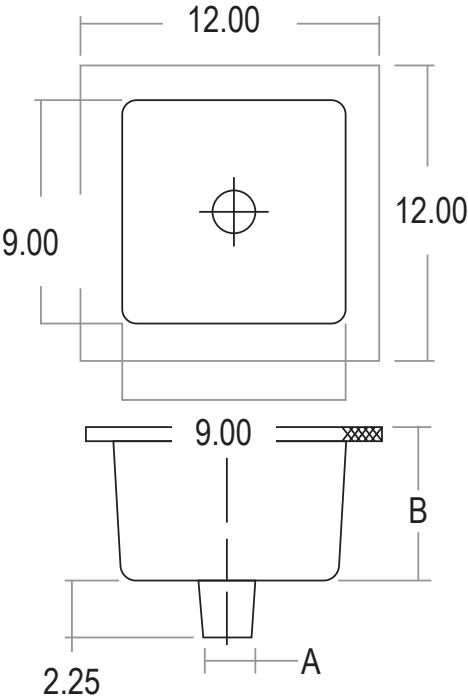

# Square Floor Sink – Porcelain Enameled Cast Iron Series 302 and 312

**Features:**

- Cast Iron Floor Sink
- Porcelain Enameled
- No Hub
- ASME A112.6.7/CSA B79.7-2022
- UPC Listed

PRODUCT	DESCRIPTION	Dimensions (inches)		MODEL	UNITS/CASE
		A (No-Hub)	B		
60400	Cast Iron Porcelain Enameled	2	6	ABA302	1
60401	Cast Iron Porcelain Enameled	3	6	ABA303	1
60402	Cast Iron Porcelain Enameled	3" Push-on	6	ABA303PO	1
60403	Cast Iron Porcelain Enameled	4	6	ABA304	1
60405	Cast Iron Porcelain Enameled	2	8	ABA312	1
60406	Cast Iron Porcelain Enameled	3	8	ABA313	1
60500	12" Square Half Grate			ABA402	1
60501	12" Square Three-quarter Grate			ABA403	1
60502	Full Grate			ABA404	1