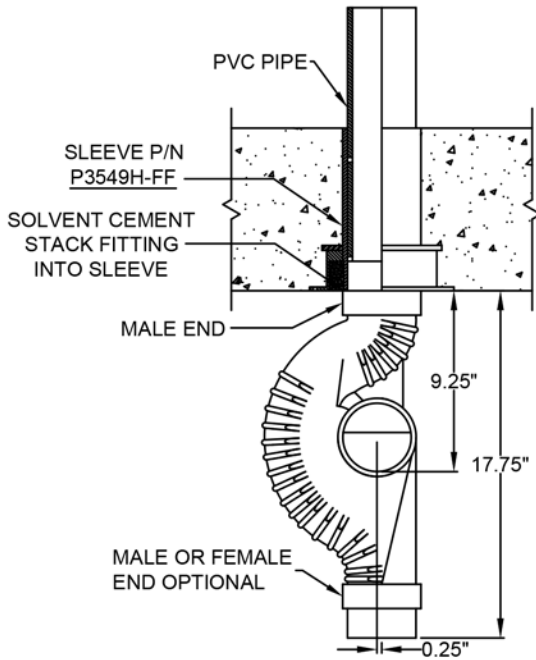

SLEEVE ASSEMBLY FOR FLUSH & RECESSED 3" STACK FITTING

3" PROSET FIRE RATED PENETRATIONS THROUGH CONCRETE FLOORS

P3549H-FF
3" Stack Top is Male

P3549H-G-1.5-P
3" Stack Top is Female

P3549H-FF-1.5-P
3" Stack Top is Male

P3549H-FF-CH
3" Stack Top is Male

W.H. Directory Reference 00 Edition
Firestop Device
W.H. Design No. PS/PHV 180-03
F Rating 3 Hrs.

DATE :
5-31-21
DRG . NO .
C-9049-3FFRp