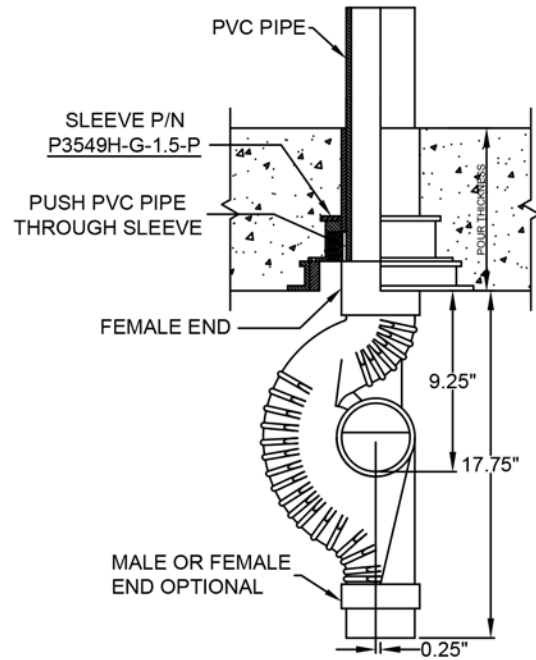

SLEEVE ASSEMBLY FOR FLUSH & RECESSED 3" STACK FITTING

3" PROSET FIRE RATED PENETRATIONS THROUGH CONCRETE FLOORS

P3549H-FF
3" Stack Top is Male

P3549H-G-1.5-P
3" Stack Top is Female

P3549H-FF-1.5-P
3" Stack Top is Male

P3549H-FF-CH
3" Stack Top is Male

W.H. Directory Reference 00 Edition
Firestop Device
W.H. Design No. PS/PHV 180-03
F Rating 3 Hrs.

DATE :
5-31-21
DRG . NO .
C-9049-3FFRp