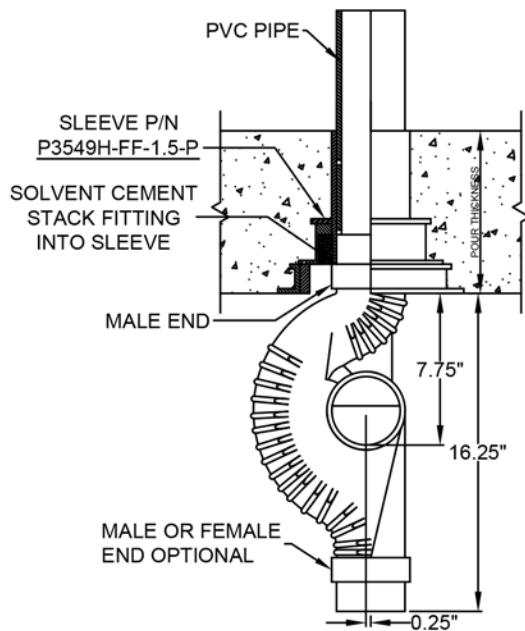

SLEEVE ASSEMBLY FOR FLUSH & RECESSED 3" STACK FITTING

3" PROSET FIRE RATED PENETRATIONS THROUGH CONCRETE FLOORS

P3549H-FF
3" Stack Top is Male

P3549H-G-1.5-P
3" Stack Top is Female

P3549H-FF-1.5-P
3" Stack Top is Male

P3549H-FF-CH
3" Stack Top is Male

W.H. Directory Reference 00 Edition
Firestop Device
W.H. Design No. PS/PHV 180-03
F Rating 3 Hrs.

DATE :
5-31-21
DRG . NO .
C-9049-3FFRp