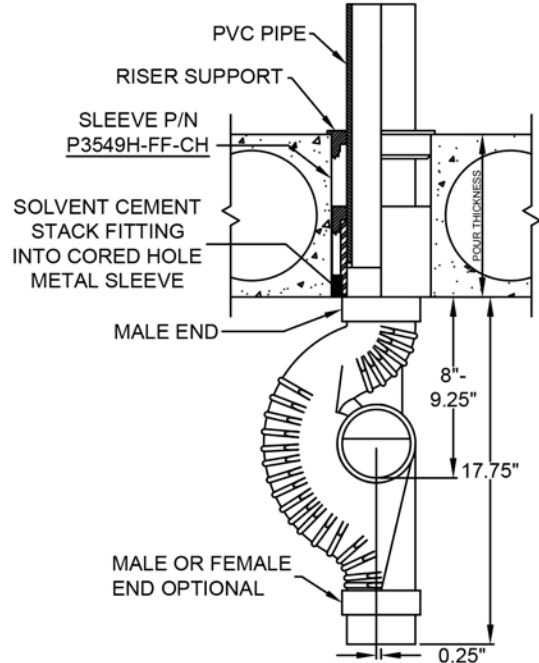

SLEEVE ASSEMBLY FOR FLUSH & RECESSED 3" STACK FITTING

3" PROSET FIRE RATED PENETRATIONS THROUGH CONCRETE FLOORS

P3549H-FF
3" Stack Top is Male

P3549H-G-1.5-P
3" Stack Top is Female

P3549H-FF-1.5-P
3" Stack Top is Male

P3549H-FF-CH
3" Stack Top is Male

W.H. Directory Reference 00 Edition
Firestop Device
W.H. Design No. PS/PHV 180-03
F Rating 3 Hrs.

DATE :
5-31-21
DRG . NO .
C-9049-3FFRp